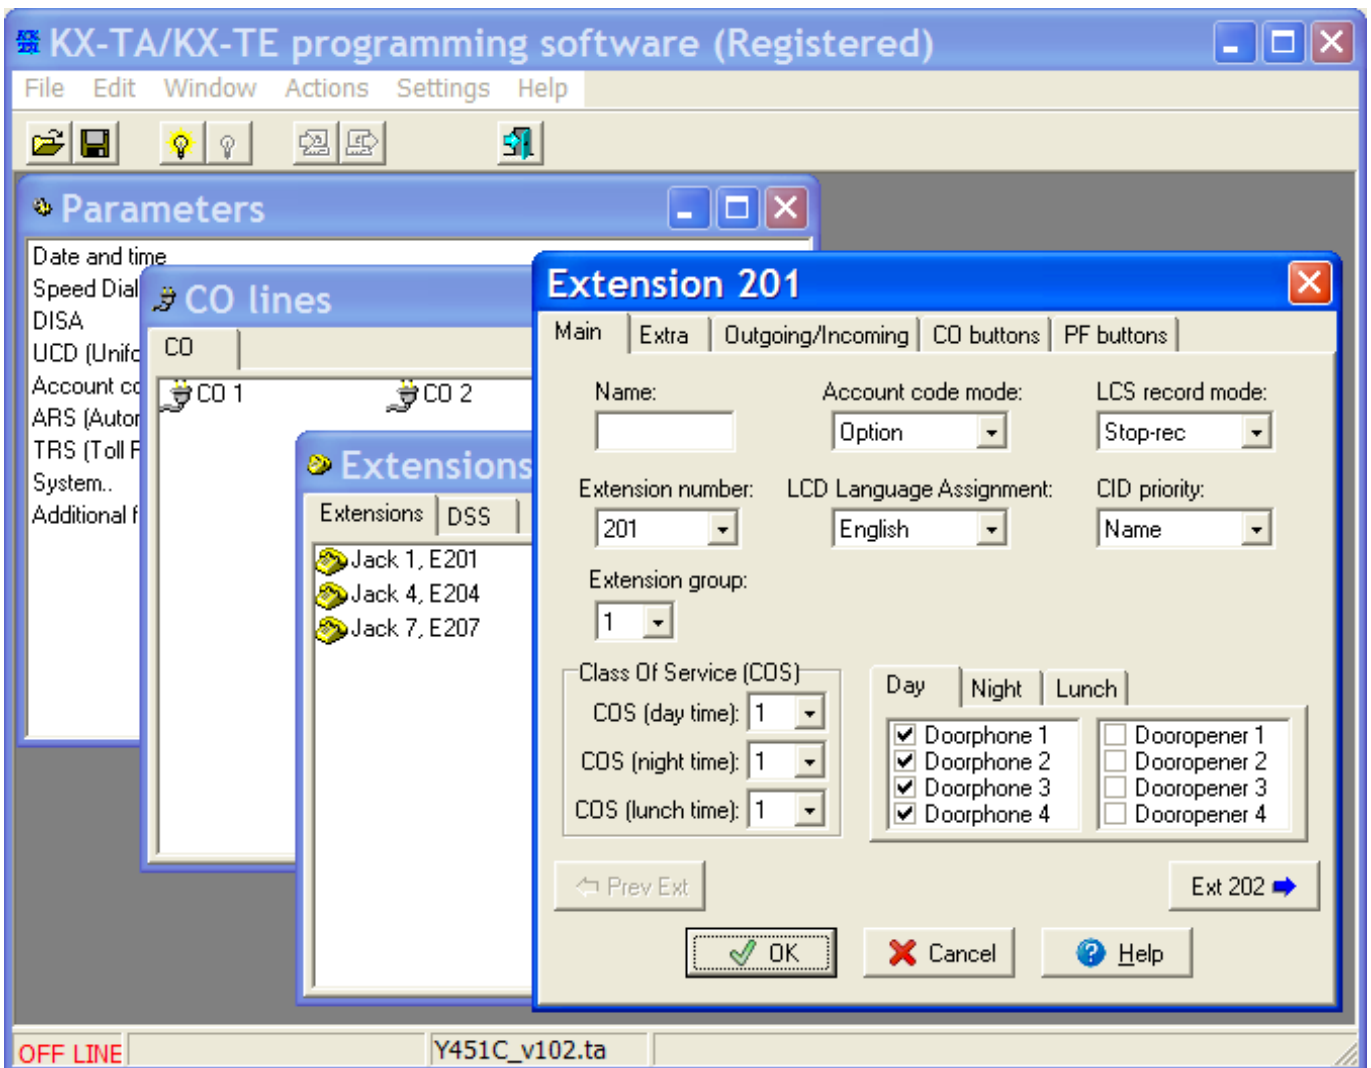

[Kx Tes824 Driver For Mac](#)

[Kx Tes824 Driver For Mac](#)

DOWNLOAD

CLI card KX-TE82494 – 3 channel Caller Id card One CLI card can be use for 3 CO lines.

This utility was recognized by many users all over the world as a modern, convenient alternative to manual updating of the drivers and also received a high rating from known computer publications.

One expansion card comes up with 3 CO lines and 8 Extensions You can add up to two expansion card in KX-TE824.. DISA card KX-TE82491 -DISA(Direct Inward System Access) card The card allows someone who knows your extension number, they can call directly to that extension.. It can be upgraded to 9 CO lines and 24 Extensions lines To upgrade the lines you have to use expansion cards.. Etc All the card details are below Expansion card KX-TE82483 – This card used to expand CO lines as well as the extension.